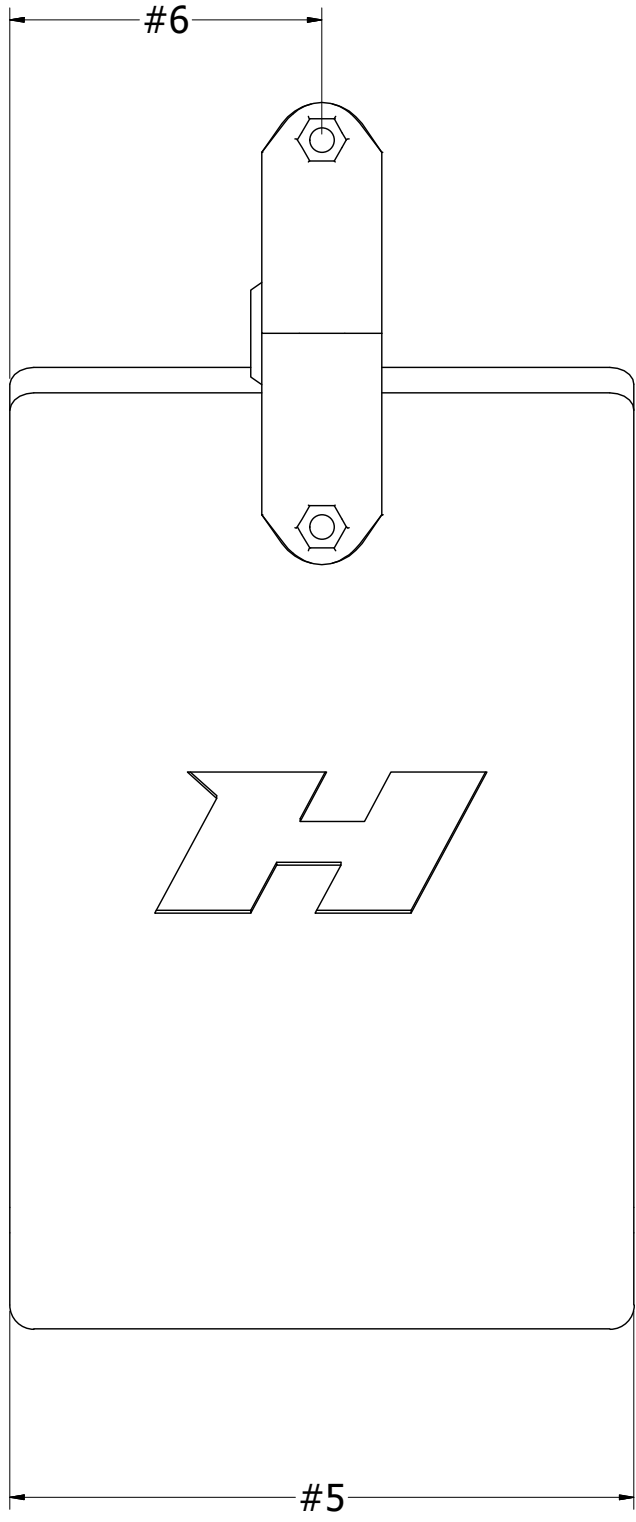

Automatic Car Blinder Table	
Dimension	Notes
1	Example is 4 3/4"
2	Example is 3 1/4"
3	Offset for LH Blinder, for rollcage
4	
5	Probably the same as Dimension 2
6	Example is Centered
7	Example is 45 Deg
8	Example is 6 3/8"

RH Blinder

D

D

C

C

B

B

A

A

4

3

2

1

4

3

2

1