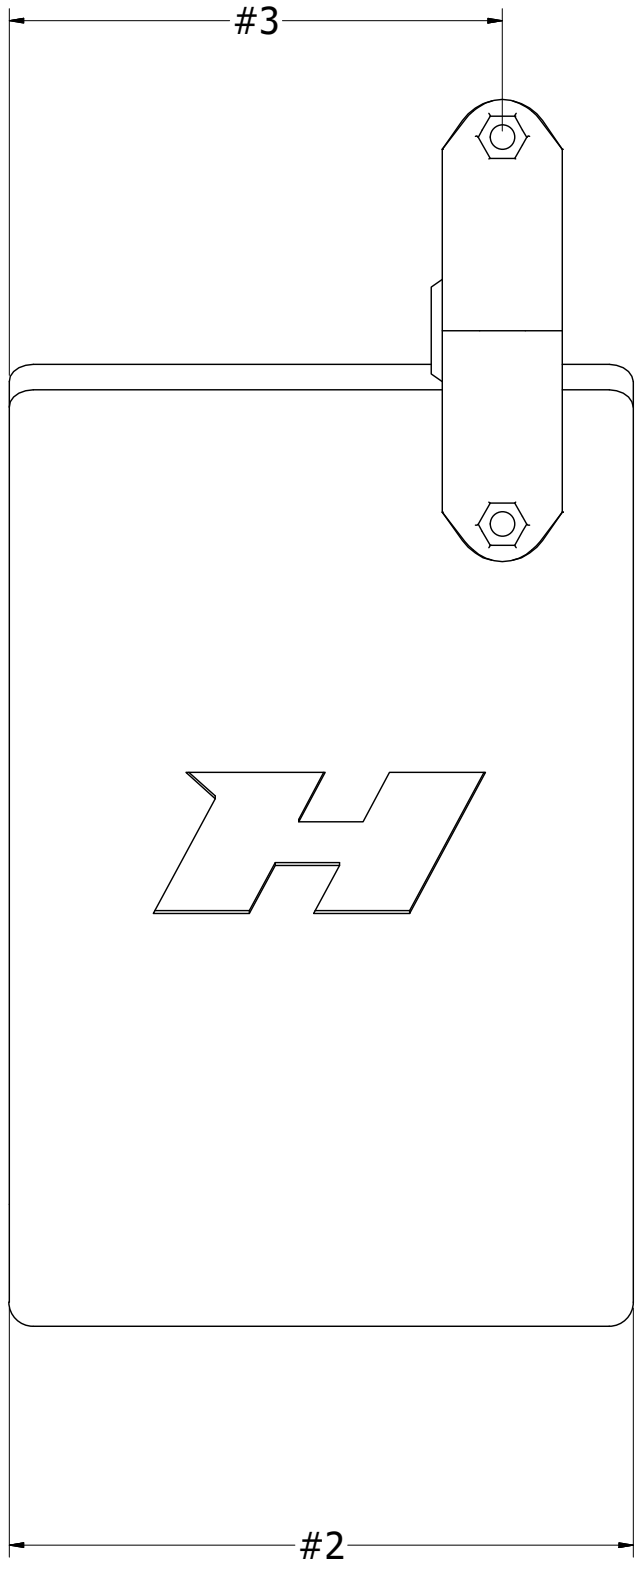

Automatic Car Blinder Table	
Dimension	Notes
1	Example is 4 3/4"
2	Example is 3 1/4"
3	Offset for LH Blinder, for rollcage
4	
5	Probably the same as Dimension 2
6	Example is Centered
7	Example is 45 Deg
8	Example is 6 3/8"

LH Blinder