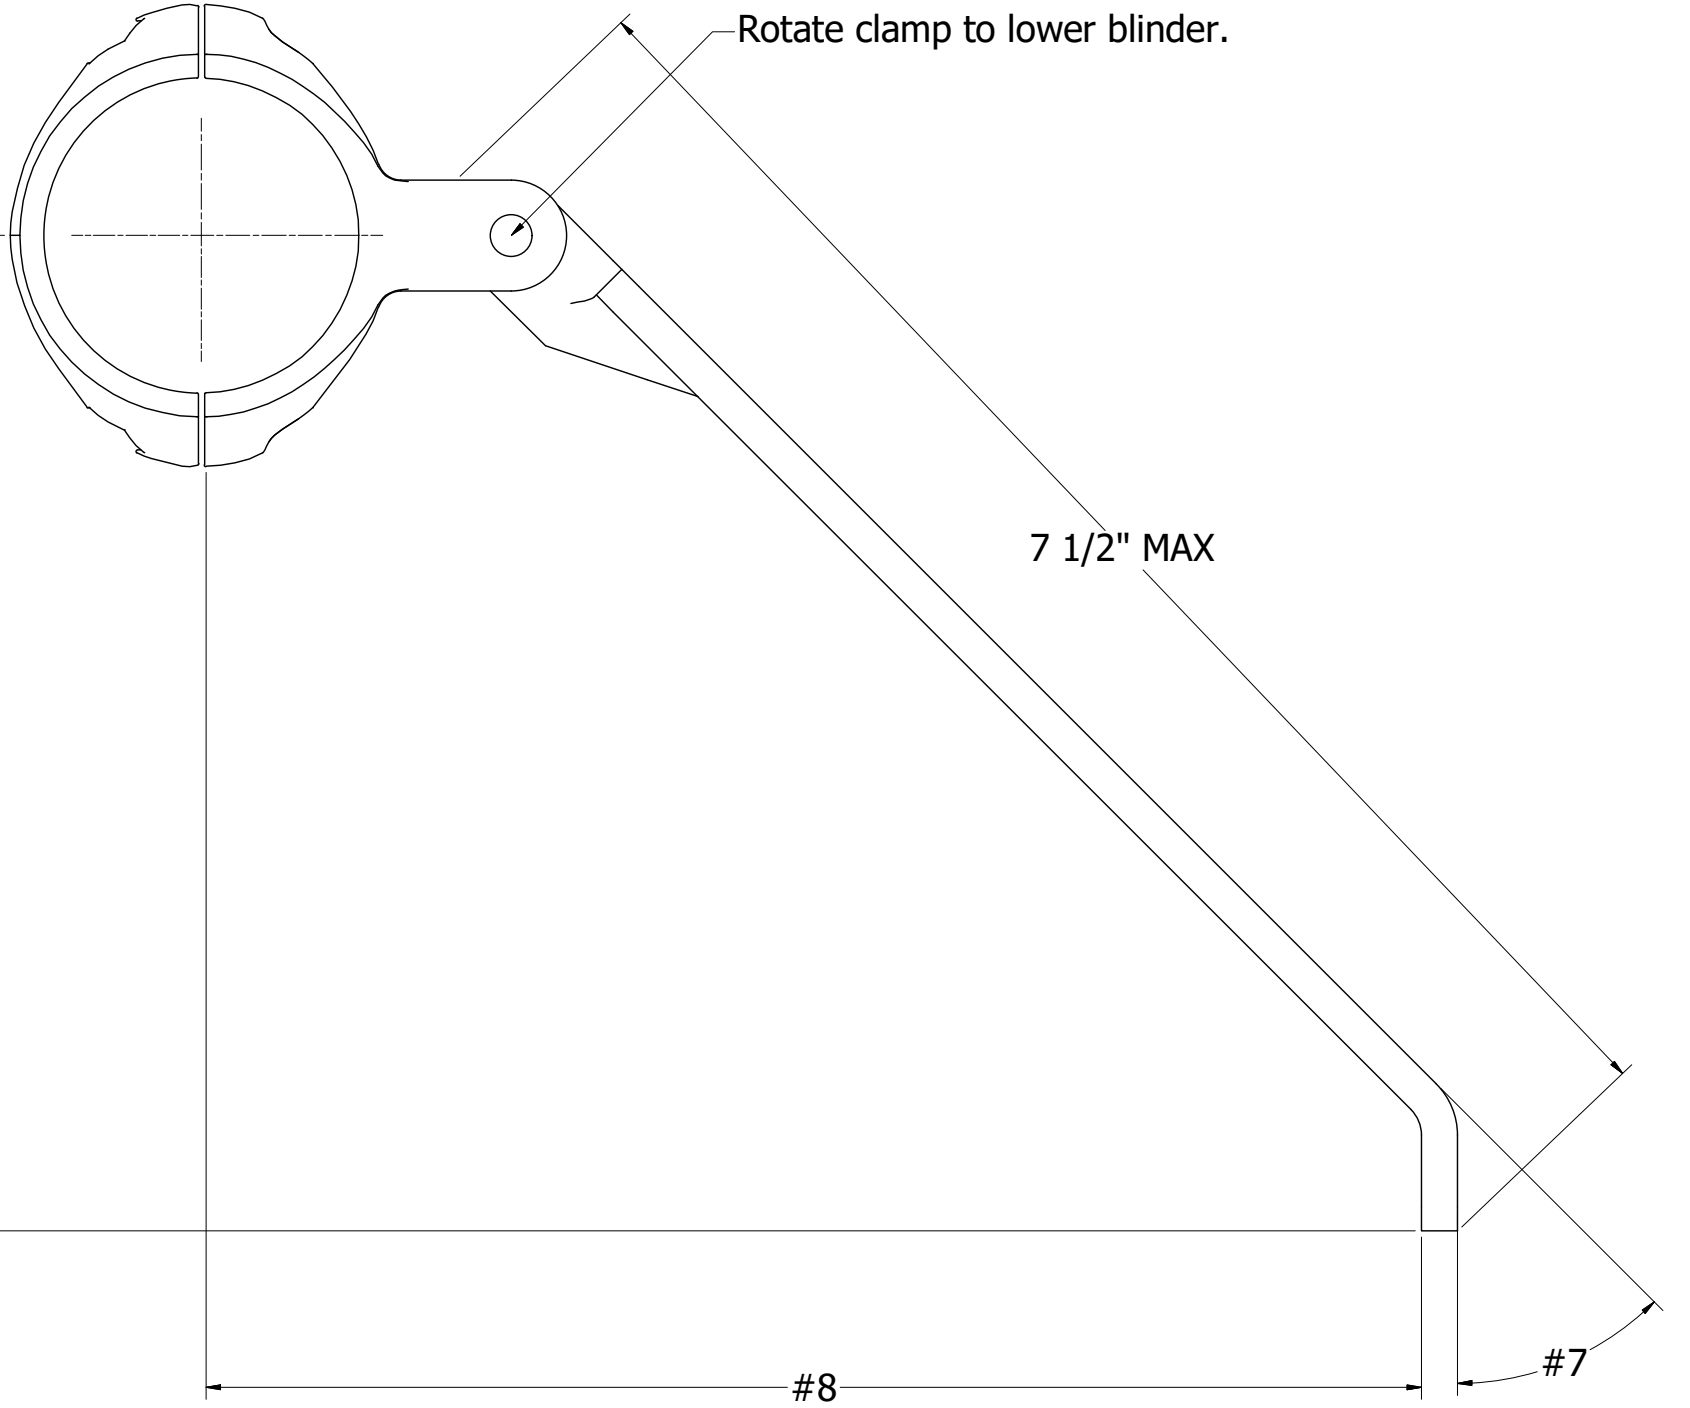

Automatic Car Blinder Table	
Dimension	Notes
1	Example is 4 3/4"
2	Example is 3 1/4"
3	Offset for LH Blinder, for rollcage
4	
5	Probably the same as Dimension 2
6	Example is Centered
7	Example is 45 Deg
8	Example is 6 3/8"

RH Blinder

D

D

C

C

B

B

A

A

4

3

2

1

4

3

2

1